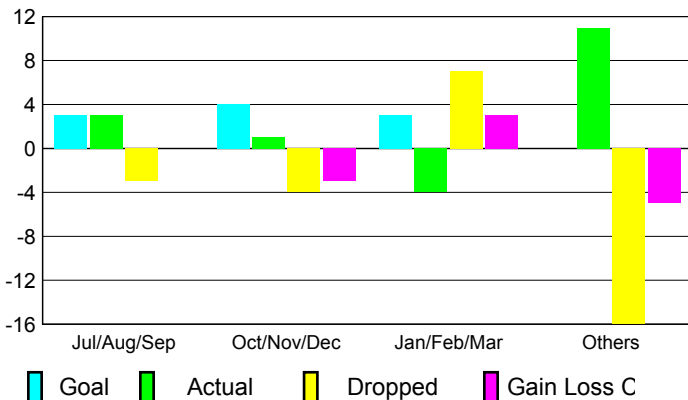

2008-2009 GMT Quarterly Report for District (or Undistricted) **District 354 D**

GMT: **BYEONG-DEOK KIM**

Location: **REPUBLIC OF KOREA**

GMT CA: **5**

CLUBS

Club Results 2008-2009

Clubs 2007-2008

Month	New Club Goal	Actual New Clubs	Actual Dropped Clubs	Gain/Loss of Clubs	Gain/Loss of Clubs
Jul/Aug/Sep	3	3	-3	0	1
Oct/Nov/Dec	4	1	-4	-3	16
Jan/Feb/Mar	3	-4	7	3	4
Apr/May/June	0	11	-16	-5	12
Totals	10	11	-16	-5	33

Club Results 2008-2009

Goal, New, Dropped, Gain/Loss

Comparison of Club Gain/Loss

Current Year Compared to the Previous Year

YTD Status Quo Clubs 2008-2009

Status Quo Clubs Compared to Status Quo Members

MEMBERSHIP

Membership Results 2008-2009

Membership 2007-2008

Month	Net Memb Goal	Actual New Memb	Actual Dropped Memb	Gain/Loss of Memb	Gain/Loss of Memb
Jul/Aug/Sep	100	477	-779	-302	144
Oct/Nov/Dec	150	377	-658	-281	560
Jan/Feb/Mar	150	513	-169	344	389
Apr/May/June	100	552	-1462	-910	-10
Totals	500	1919	-3068	-1149	1083