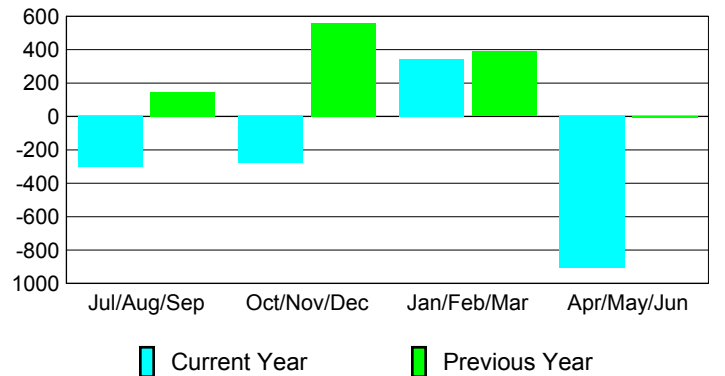

Membership Results 2008-2009

Membership 2007-2008

Month	Net Memb Goal	Actual New Memb	Actual Dropped Memb	Gain/Loss of Memb	Gain/Loss of Memb
Jul/Aug/Sep	100	477	-779	-302	144
Oct/Nov/Dec	150	377	-658	-281	560
Jan/Feb/Mar	150	513	-169	344	389
Apr/May/June	100	552	-1462	-910	-10
Totals	500	1919	-3068	-1149	1083

Membership Results 2008-2009

Goal, New, Dropped, Gain/Loss

Comparison of Membership Gain/Loss

Current Year Compared to the Previous Year

Gender Comparison 2008-2009

Male

Female