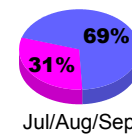

Membership Results 2008-2009

Membership 2007-2008

Month	Net Memb Goal	Actual New Memb	Actual Dropped Memb	Gain/Loss of Memb	Gain/Loss of Memb
Jul/Aug/Sep	100	477	-779	-302	144
Oct/Nov/Dec	150	377	-658	-281	560
Jan/Feb/Mar	150	513	-169	344	389
Apr/May/June	100	552	-1462	-910	-10
Totals	500	1919	-3068	-1149	1083

Membership Results 2008-2009

Goal, New, Dropped, Gain/Loss

Comparison of Membership Gain/Loss

Current Year Compared to the Previous Year

Gender Comparison 2008-2009

Male

Female