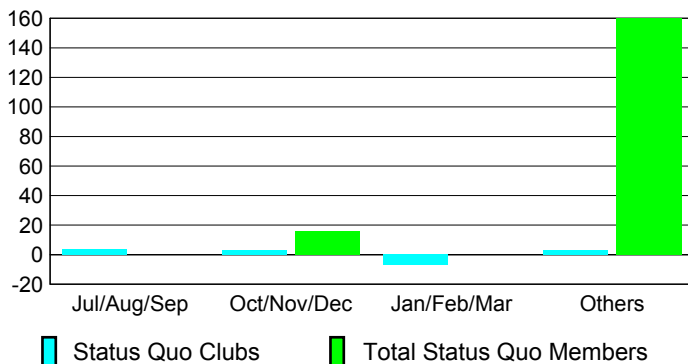

2008-2009 GMT Quarterly Report for District (or Undistricted) **District 354 D**

GMT: **BYEONG-DEOK KIM**

Location: **REPUBLIC OF KOREA**

GMT CA: **5**

CLUBS

Club Results 2008-2009

Clubs 2007-2008

Month	New Club Goal	Actual New Clubs	Actual Dropped Clubs	Gain/Loss of Clubs	Gain/Loss of Clubs
Jul/Aug/Sep	3	3	-3	0	1
Oct/Nov/Dec	4	1	-4	-3	16
Jan/Feb/Mar	3	-4	7	3	4
Apr/May/June	0	11	-16	-5	12
Totals	10	11	-16	-5	33

Club Results 2008-2009

Goal, New, Dropped, Gain/Loss

Comparison of Club Gain/Loss

Current Year Compared to the Previous Year

YTD Status Quo Clubs 2008-2009

Status Quo Clubs Compared to Status Quo Members

MEMBERSHIP

Membership Results 2008-2009

Membership 2007-2008

Month	Net Memb Goal	Actual New Memb	Actual Dropped Memb	Gain/Loss of Memb	Gain/Loss of Memb
Jul/Aug/Sep	100	477	-779	-302	144
Oct/Nov/Dec	150	377	-658	-281	560
Jan/Feb/Mar	150	513	-169	344	389
Apr/May/June	100	552	-1462	-910	-10
Totals	500	1919	-3068	-1149	1083