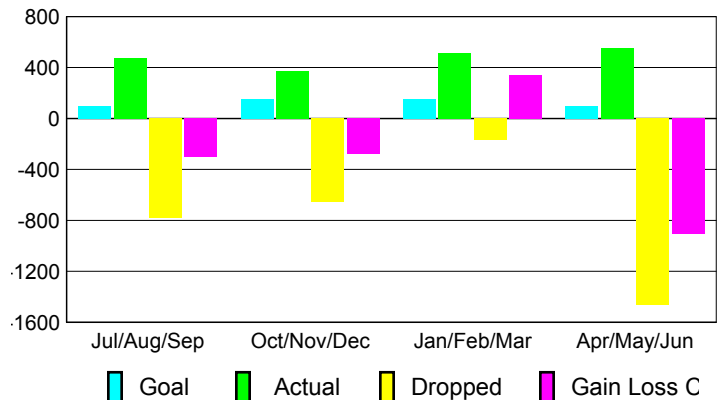

Membership Results 2008-2009

Goal, New, Dropped, Gain/Loss

Comparison of Membership Gain/Loss

Current Year Compared to the Previous Year