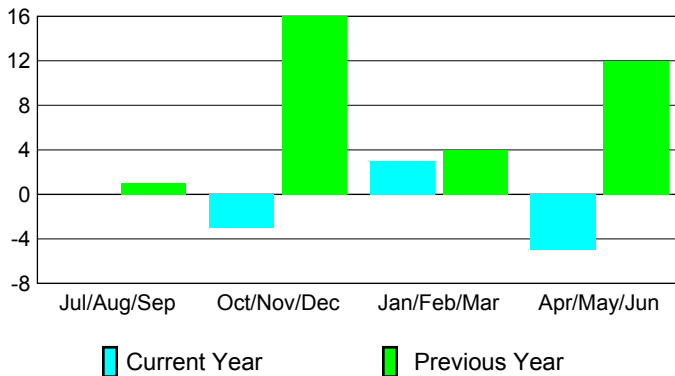

2008-2009 GMT Quarterly Report for District (or Undistricted) **District 354 D**

GMT: **BYEONG-DEOK KIM**

Location: **REPUBLIC OF KOREA**

GMT CA: **5**

CLUBS

Club Results 2008-2009

Clubs 2007-2008

Month	New Club Goal	Actual New Clubs	Actual Dropped Clubs	Gain/Loss of Clubs	Gain/Loss of Clubs
Jul/Aug/Sep	3	3	-3	0	1
Oct/Nov/Dec	4	1	-4	-3	16
Jan/Feb/Mar	3	-4	7	3	4
Apr/May/June	0	11	-16	-5	12
Totals	10	11	-16	-5	33

Club Results 2008-2009

Goal, New, Dropped, Gain/Loss

Comparison of Club Gain/Loss

Current Year Compared to the Previous Year

YTD Status Quo Clubs 2008-2009

Status Quo Clubs Compared to Status Quo Members

MEMBERSHIP